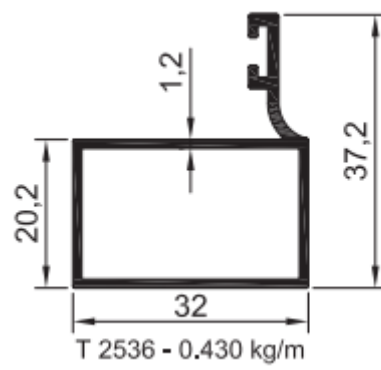

BALCONY GLAZING SYSTEM

PVC TRANSPARENT PROFILES

	DESCRIPTION	CODE
	8 mm (CO-EX) cam balkon fitili (Küçük (h))	KL-3309
	10 mm (CO-EX) Cam Balkon Fitili (küçük h)	KL-3307
	8x10 mm (CO-EX) Cam Balkon Fitili (Büyük (H))	KL-3310
	10 x12 mm (CO-EX) Cam Balkon Fitili (Büyük H)	KL-3320
	8 mm (CO-EX) D fitili	KL-3313
	10 mm (CO-EX) D fitili	KL-3314
10 mm F	10 MM F FITİL	KL-3340
	5-6 mm	WITH MAGNETIC UNIVERSAL
	5-6 mm	CORNER WITH MAGNETIC
	5-6 mm	F STRIP